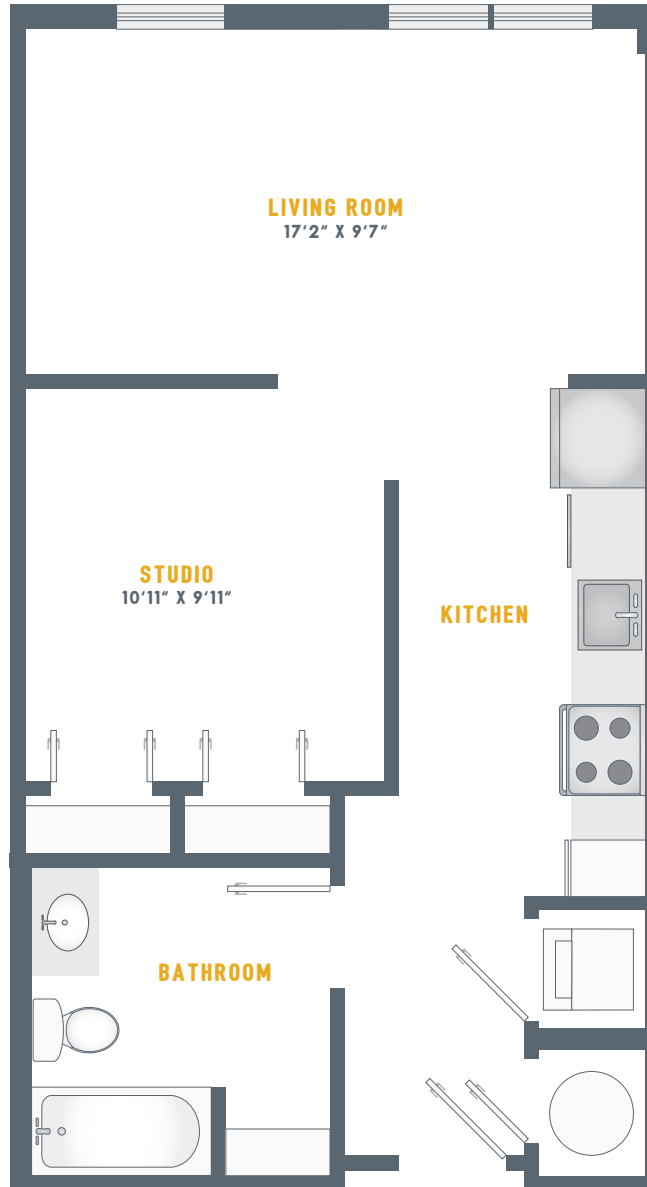

MARIS

E2

Studio 1 Bath 564 sf

LIVEMARIS.COM

2445 HOLLY AVE, ANNAPOLIS, MD 21401

Renderings are an artist's depiction and not to scale. All renderings, specifications, amenities and details are subject to change without notice. Room dimensions are approximate and may vary depending on residence selected.