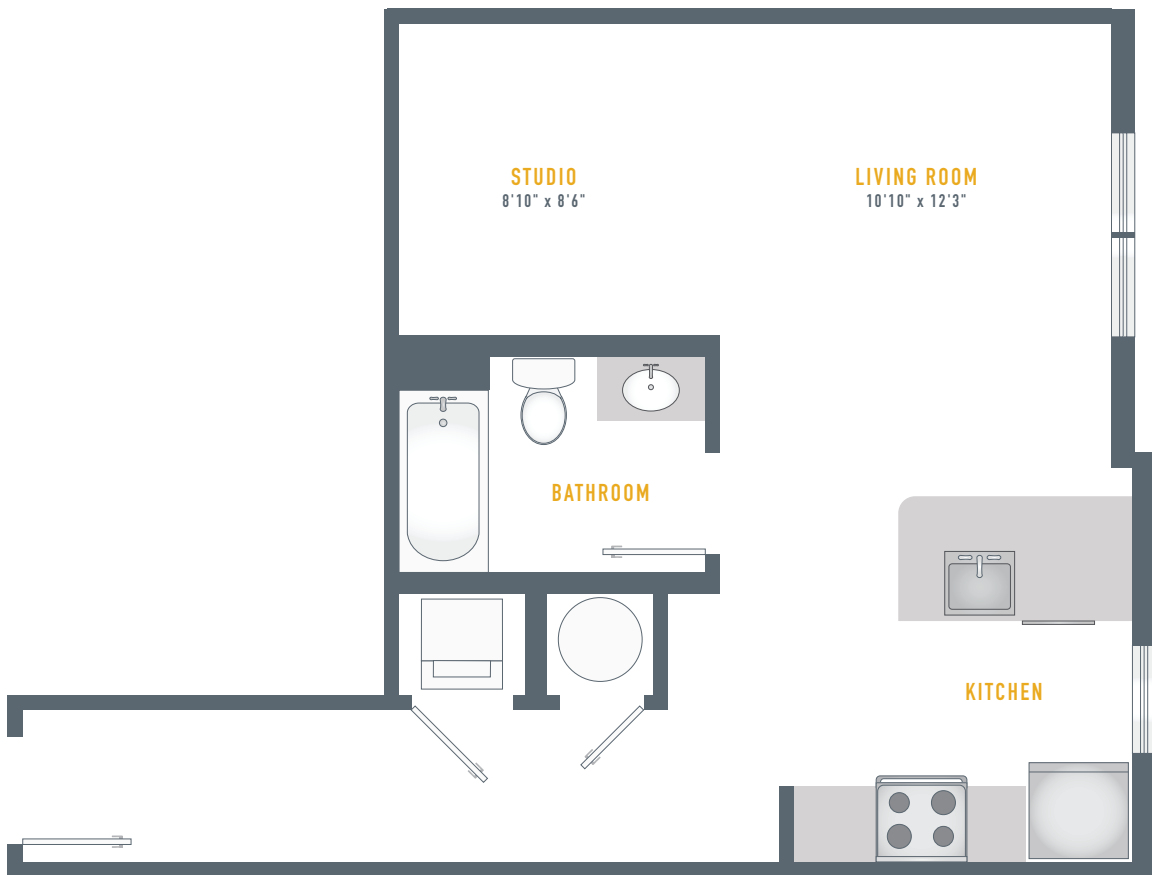

MARIS

E1

Studio 1 Bath 559 sf

[LIVEMARIS.COM](https://www.livemaris.com)

2445 HOLLY AVE, ANNAPOLIS, MD 21401

Renderings are an artist's depiction and not to scale. All renderings, specifications, amenities and details are subject to change without notice. Room dimensions are approximate and may vary depending on residence selected.