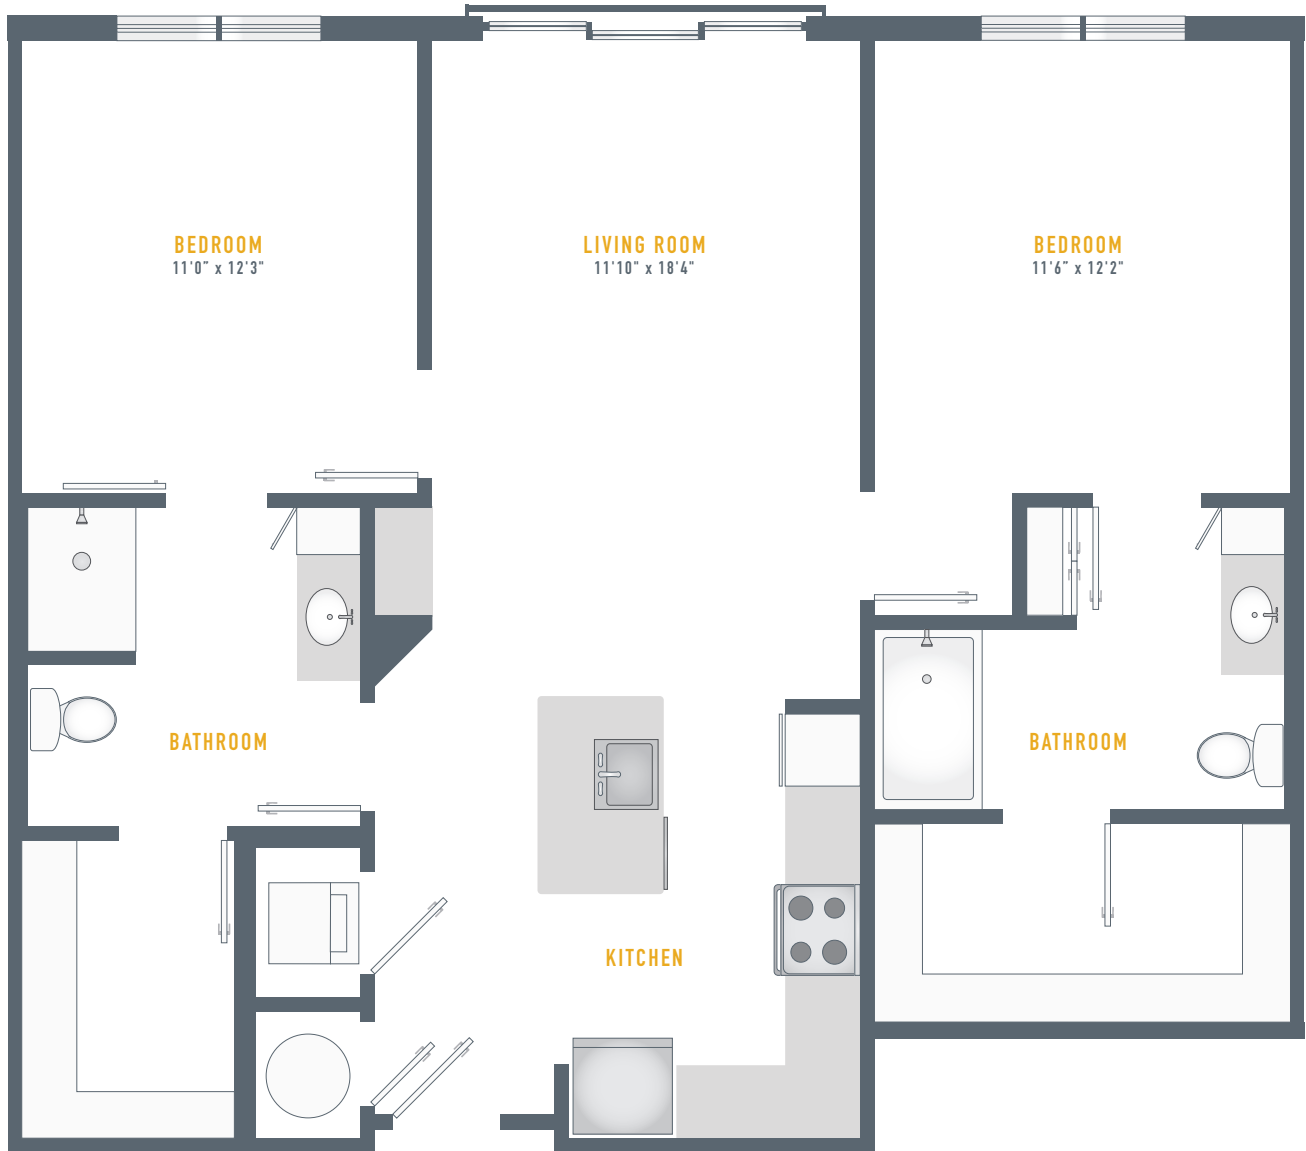

MARIS

B1

2 Bed 2 Bath 1,086 sf

LIVEMARIS.COM

2445 HOLLY AVE, ANNAPOLIS, MD 21401

Renderings are an artist's depiction and not to scale. All renderings, specifications, amenities and details are subject to change without notice. Room dimensions are approximate and may vary depending on residence selected.