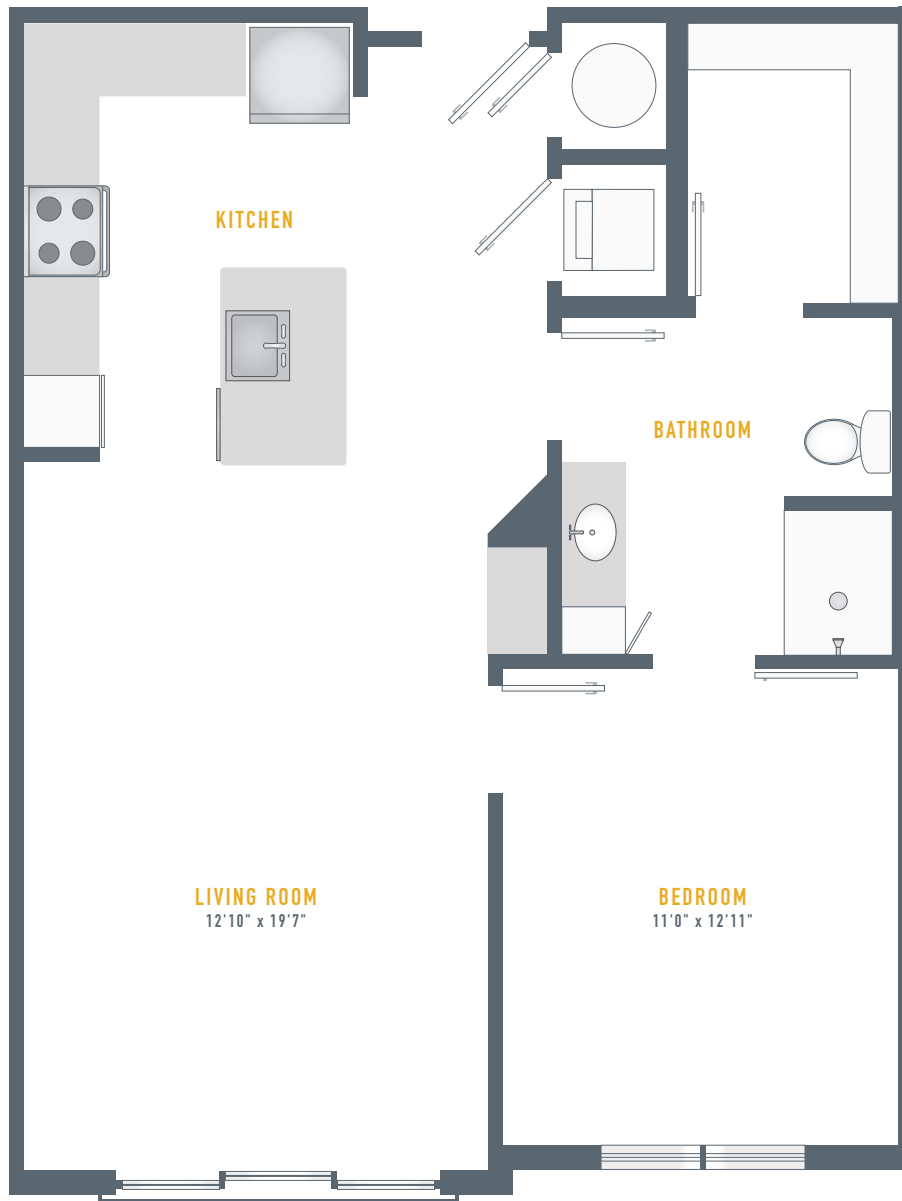

# MARIS

A4

1 Bed 1 Bath 824 sf

[LIVEMARIS.COM](http://LIVEMARIS.COM)

2445 HOLLY AVE, ANNAPOLIS, MD 21401

Renderings are an artist's depiction and not to scale. All renderings, specifications, amenities and details are subject to change without notice. Room dimensions are approximate and may vary depending on residence selected.