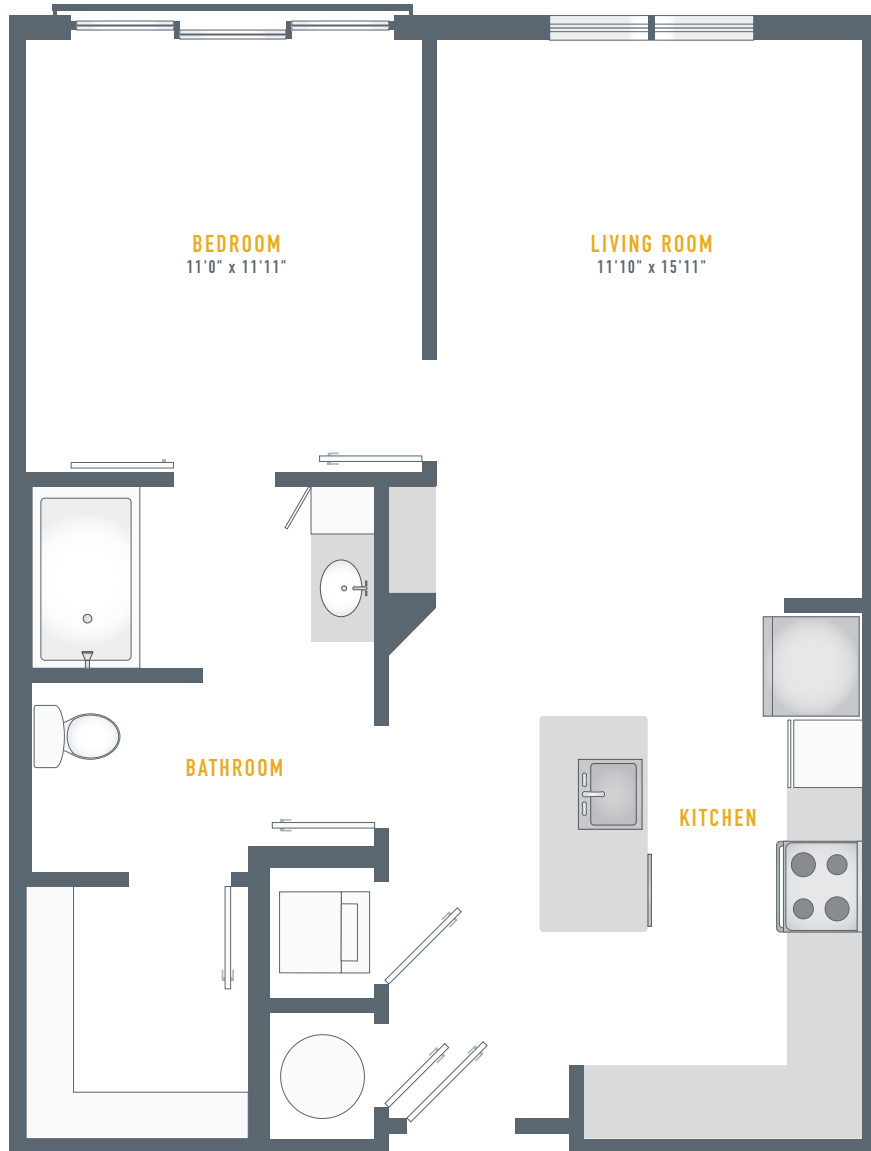

MARIS

A3 ansi

1 Bed 1 Bath 746 sf

LIVEMARIS.COM

2445 HOLLY AVE, ANNAPOLIS, MD 21401

Renderings are an artist's depiction and not to scale. All renderings, specifications, amenities and details are subject to change without notice. Room dimensions are approximate and may vary depending on residence selected.