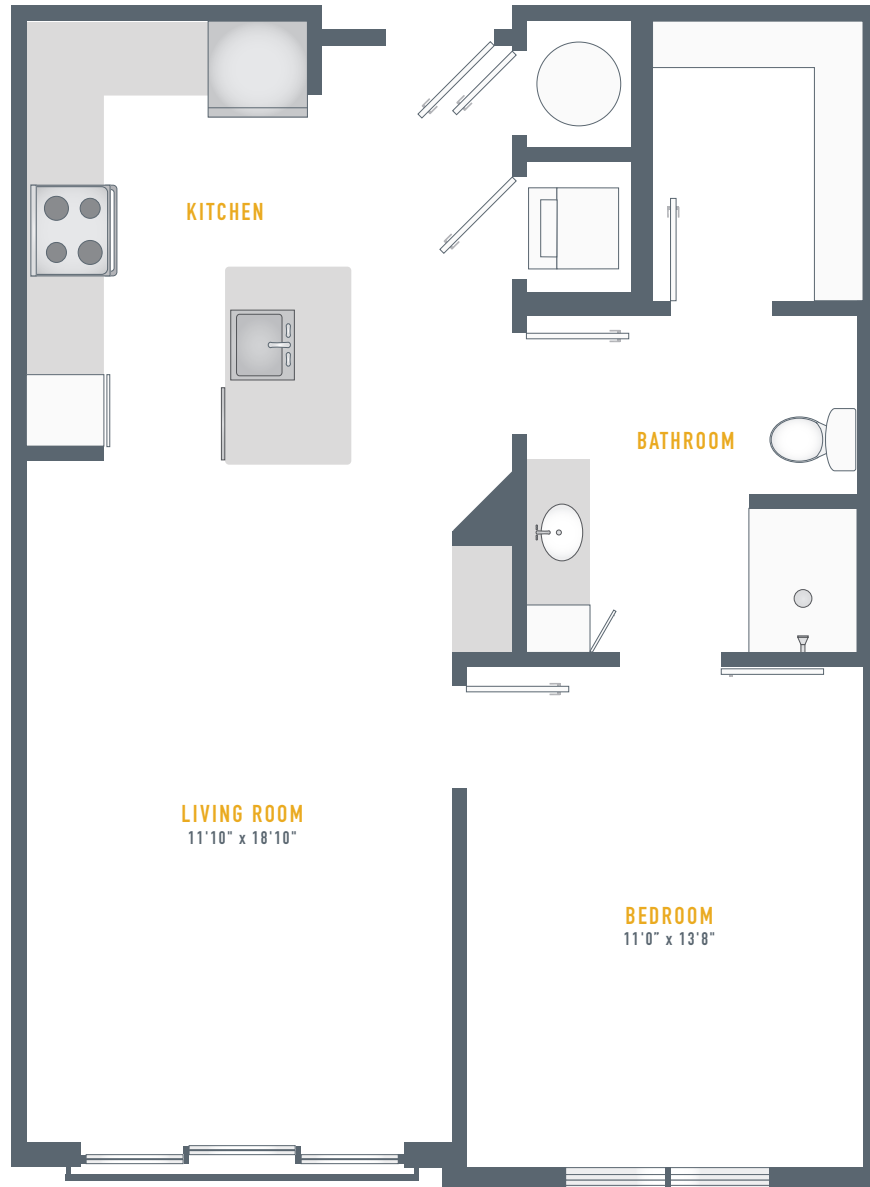

# MARIS

A3

1 Bed 1 Bath 754 sf

[LIVEMARIS.COM](http://LIVEMARIS.COM)

2445 HOLLY AVE, ANNAPOLIS, MD 21401

Renderings are an artist's depiction and not to scale. All renderings, specifications, amenities and details are subject to change without notice. Room dimensions are approximate and may vary depending on residence selected.