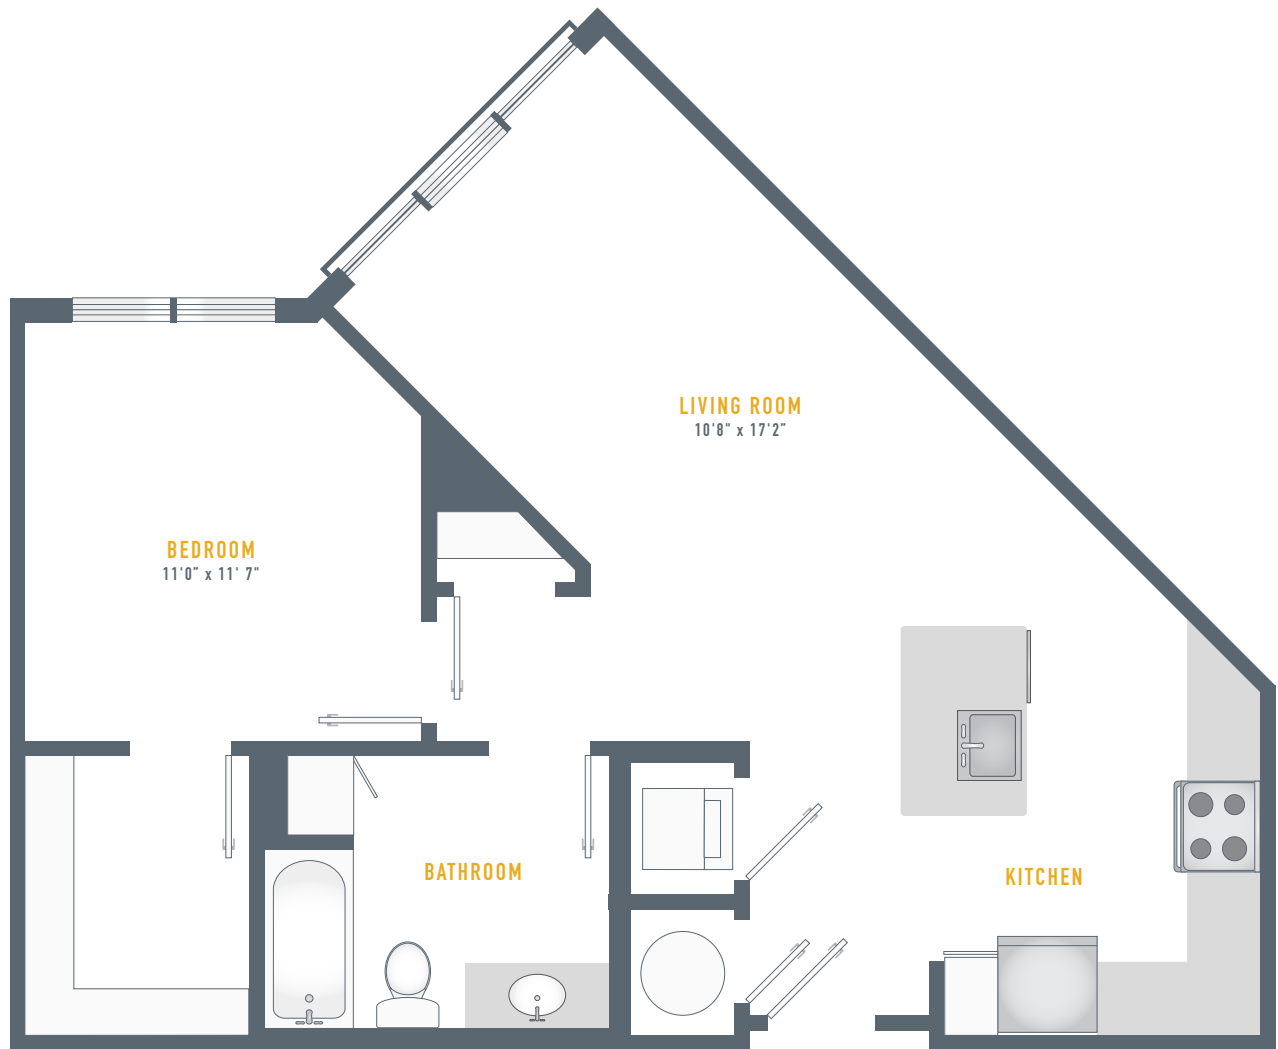

MARIS

A2

1 Bed 1 Bath 725 sf

LIVEMARIS.COM

2445 HOLLY AVE, ANNAPOLIS, MD 21401

Renderings are an artist's depiction and not to scale. All renderings, specifications, amenities and details are subject to change without notice. Room dimensions are approximate and may vary depending on residence selected.