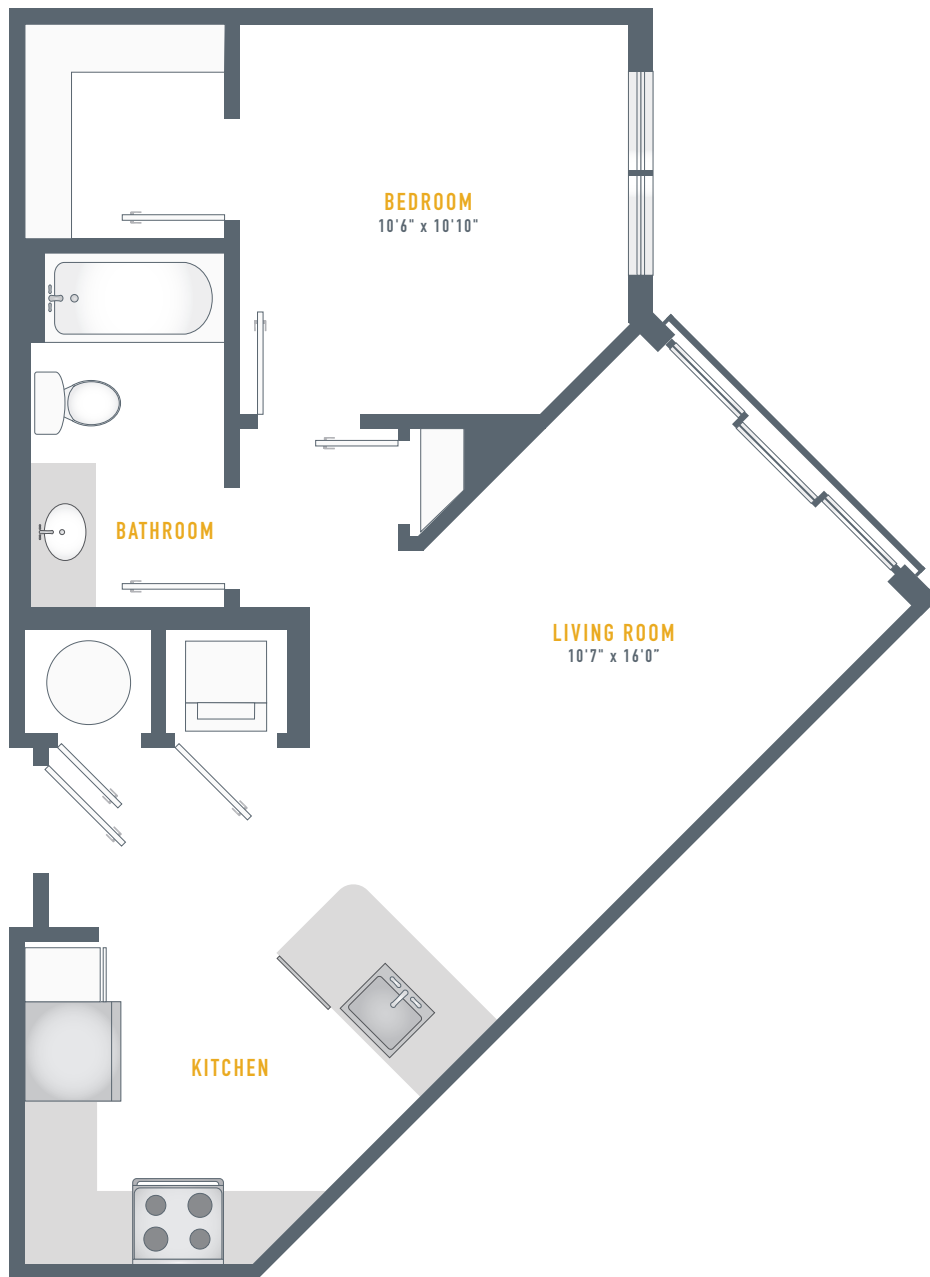

MARIS

A1

1 Bed 1 Bath 608 sf

LIVEMARIS.COM

2445 HOLLY AVE, ANNAPOLIS, MD 21401

Renderings are an artist's depiction and not to scale. All renderings, specifications, amenities and details are subject to change without notice. Room dimensions are approximate and may vary depending on residence selected.