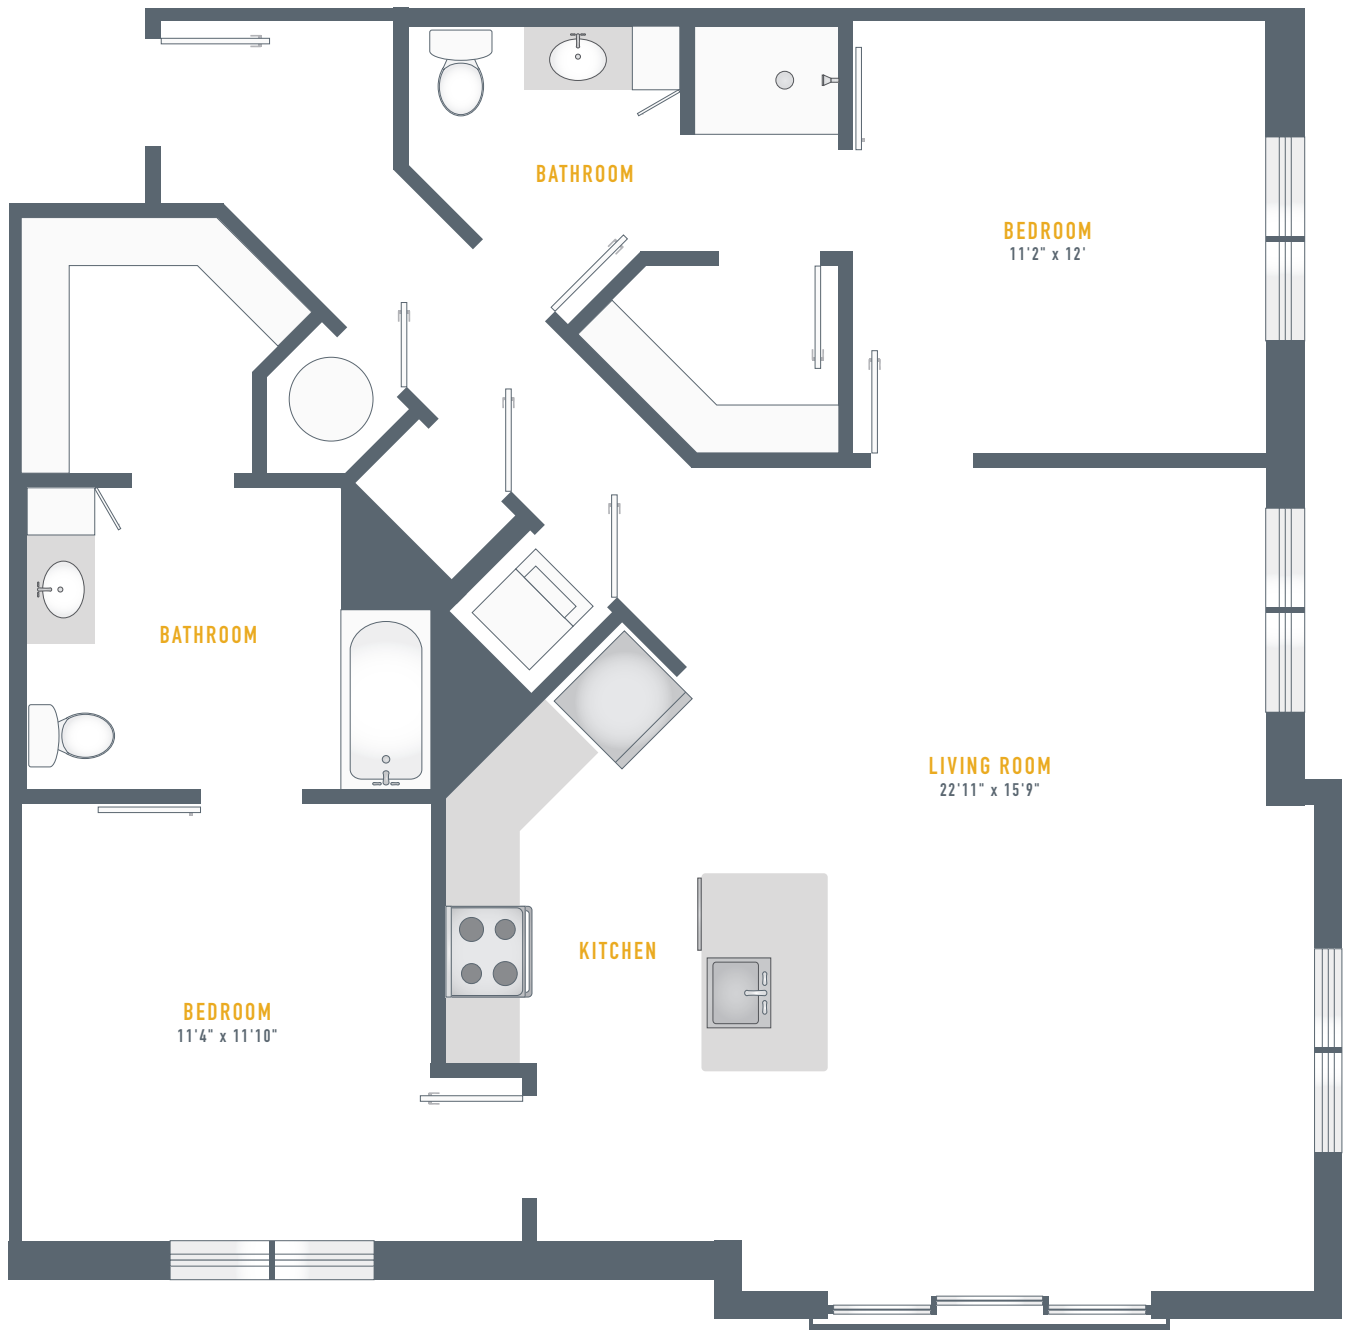

# MARIS

B7

2 Bed 2 Bath 1,288 sf

[LIVEMARIS.COM](http://LIVEMARIS.COM)

2445 HOLLY AVE, ANNAPOLIS, MD 21401

Renderings are an artist's depiction and not to scale. All renderings, specifications, amenities and details are subject to change without notice. Room dimensions are approximate and may vary depending on residence selected.