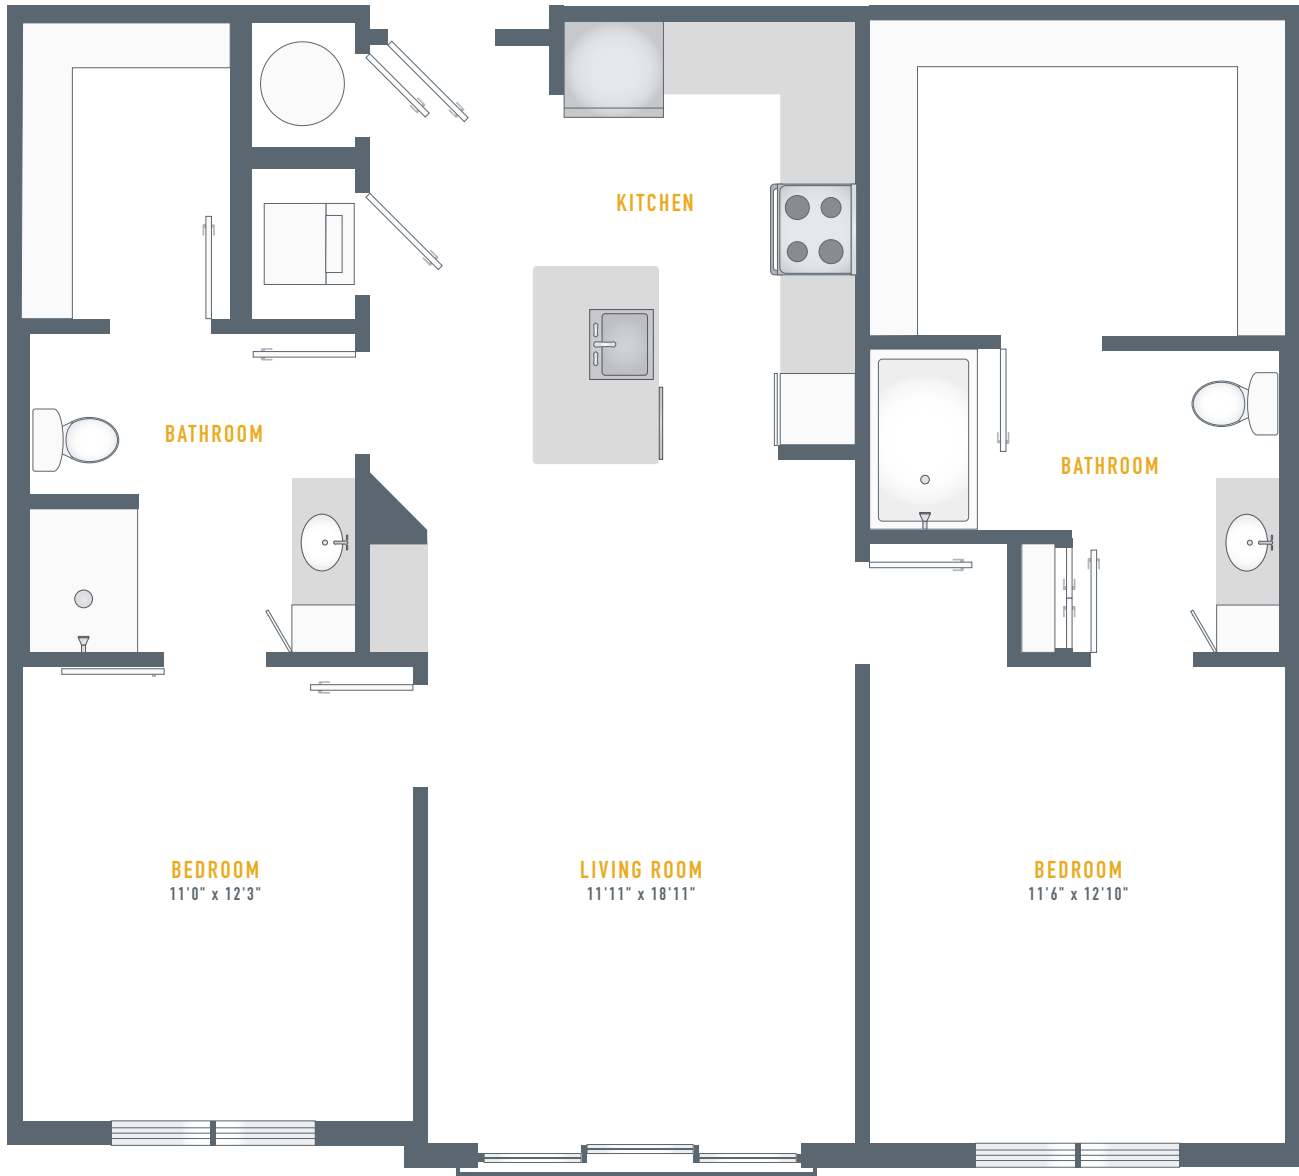

MARIS

B5

2 Bed 2 Bath 1,139 sf

LIVEMARIS.COM

2445 HOLLY AVE, ANNAPOLIS, MD 21401

Renderings are an artist's depiction and not to scale. All renderings, specifications, amenities and details are subject to change without notice. Room dimensions are approximate and may vary depending on residence selected.