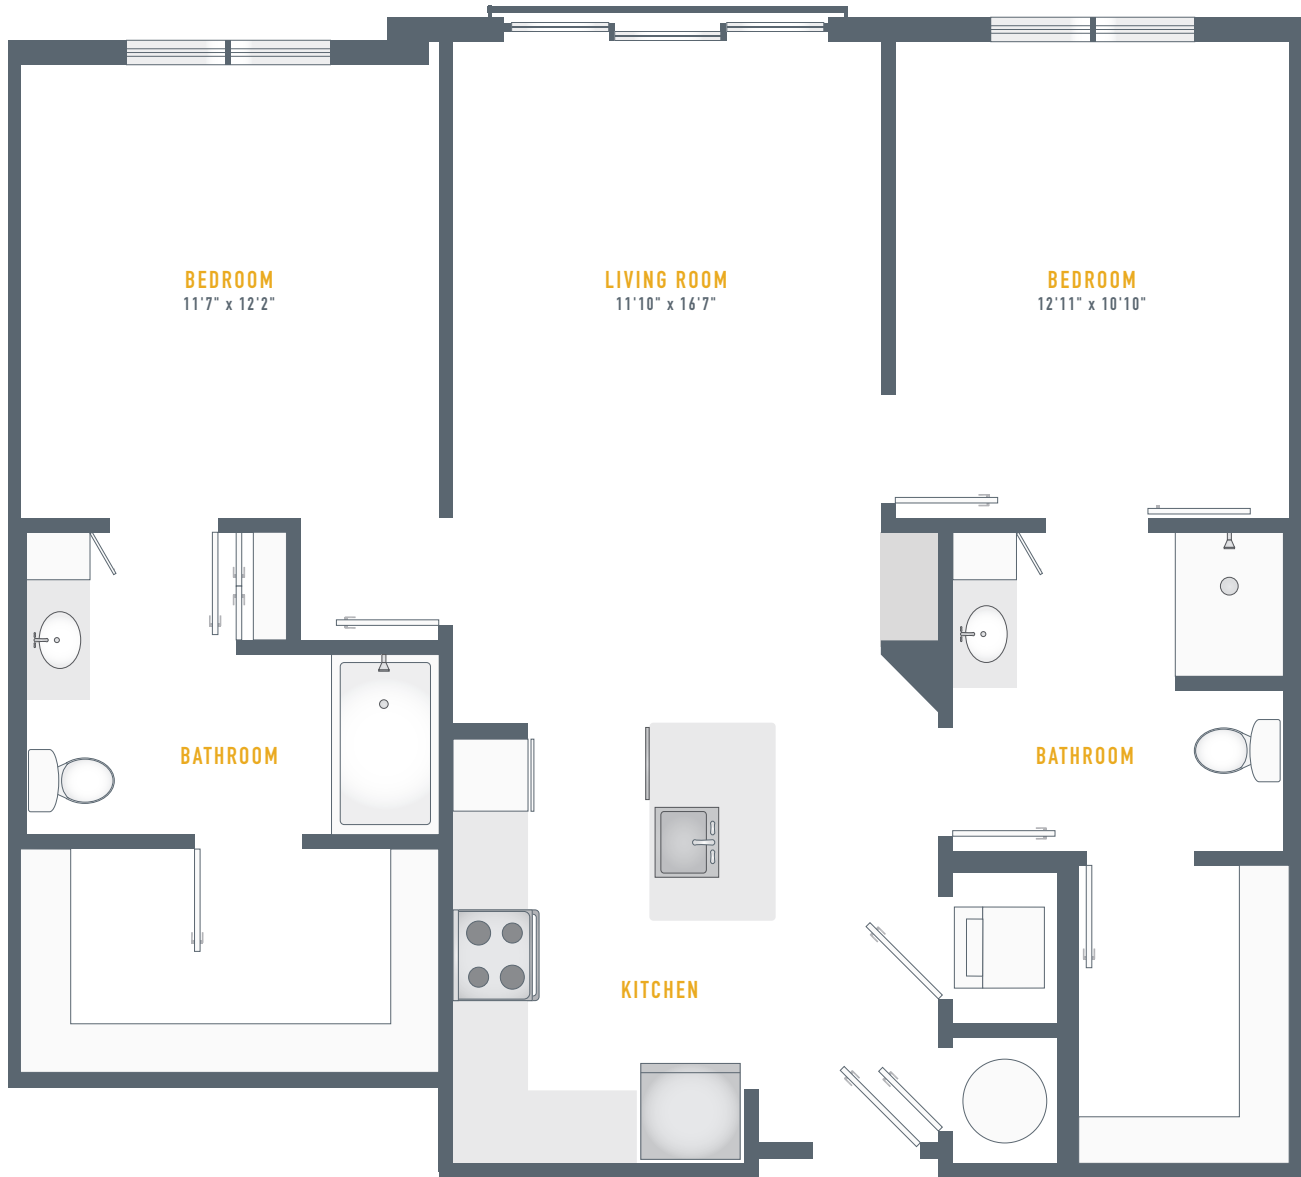

# MARIS

B3

2 Bed 2 Bath 1,112 sf

[LIVEMARIS.COM](http://LIVEMARIS.COM)

2445 HOLLY AVE, ANNAPOLIS, MD 21401

Renderings are an artist's depiction and not to scale. All renderings, specifications, amenities and details are subject to change without notice. Room dimensions are approximate and may vary depending on residence selected.