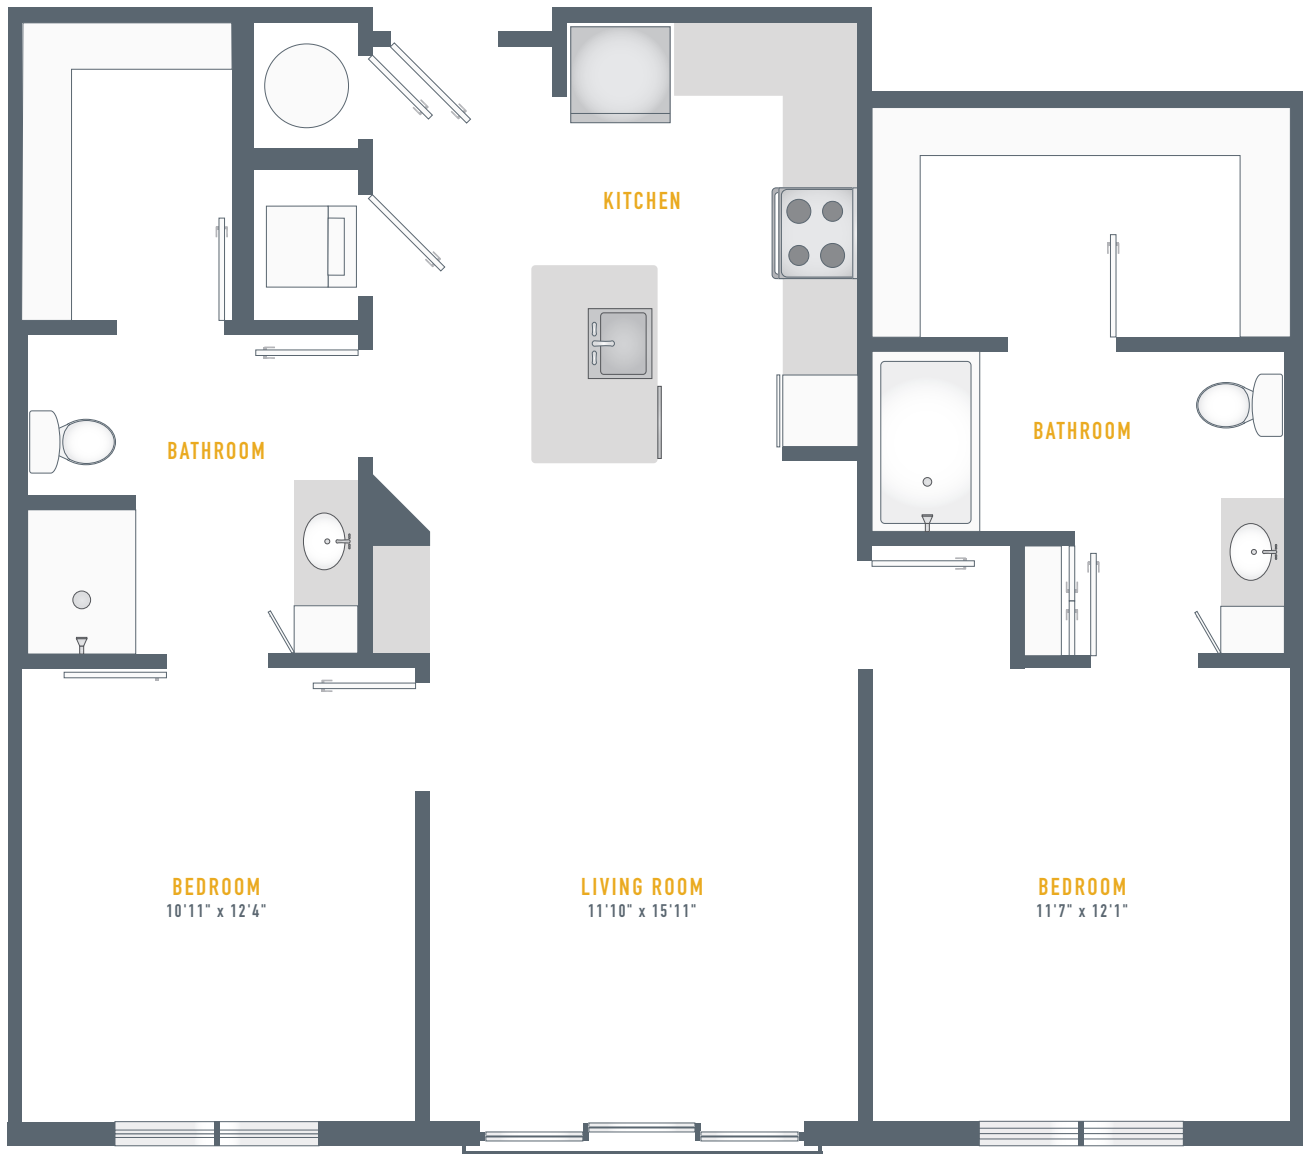

# MARIS

B2

2 Bed 2 Bath 1,104 sf

[LIVEMARIS.COM](http://LIVEMARIS.COM)

2445 HOLLY AVE, ANNAPOLIS, MD 21401

Renderings are an artist's depiction and not to scale. All renderings, specifications, amenities and details are subject to change without notice. Room dimensions are approximate and may vary depending on residence selected.