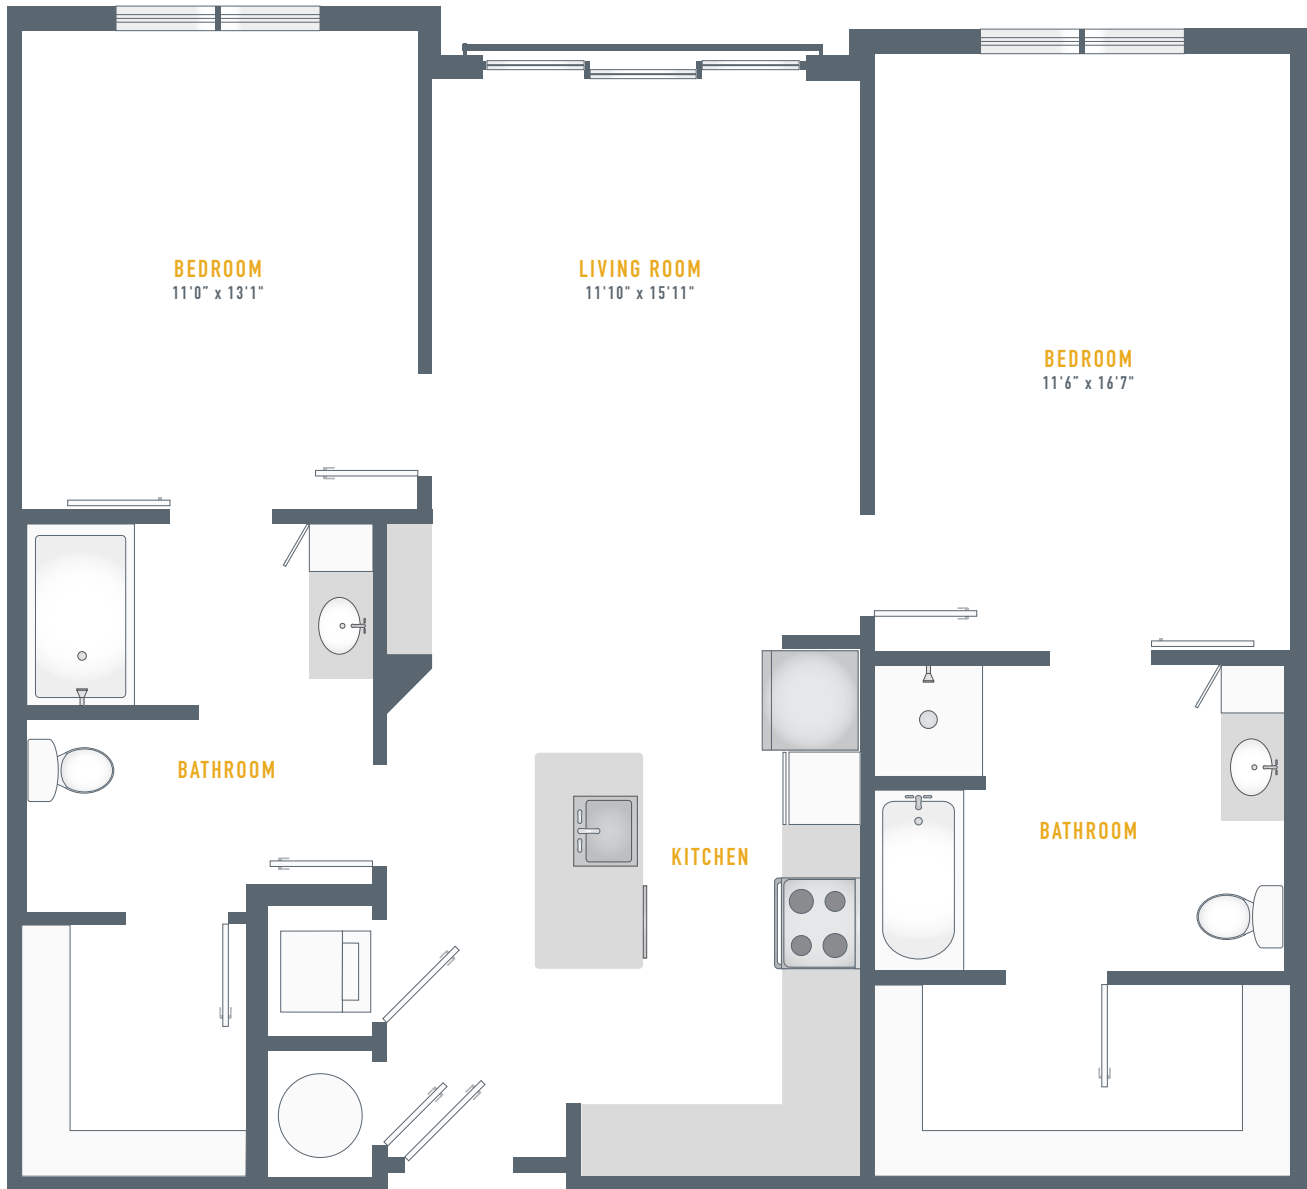

# MARIS

B6A

2 Bed 2 Bath 1,146 sf

[LIVEMARIS.COM](http://LIVEMARIS.COM)

2445 HOLLY AVE, ANNAPOLIS, MD 21401

Renderings are an artist's depiction and not to scale. All renderings, specifications, amenities and details are subject to change without notice. Room dimensions are approximate and may vary depending on residence selected.