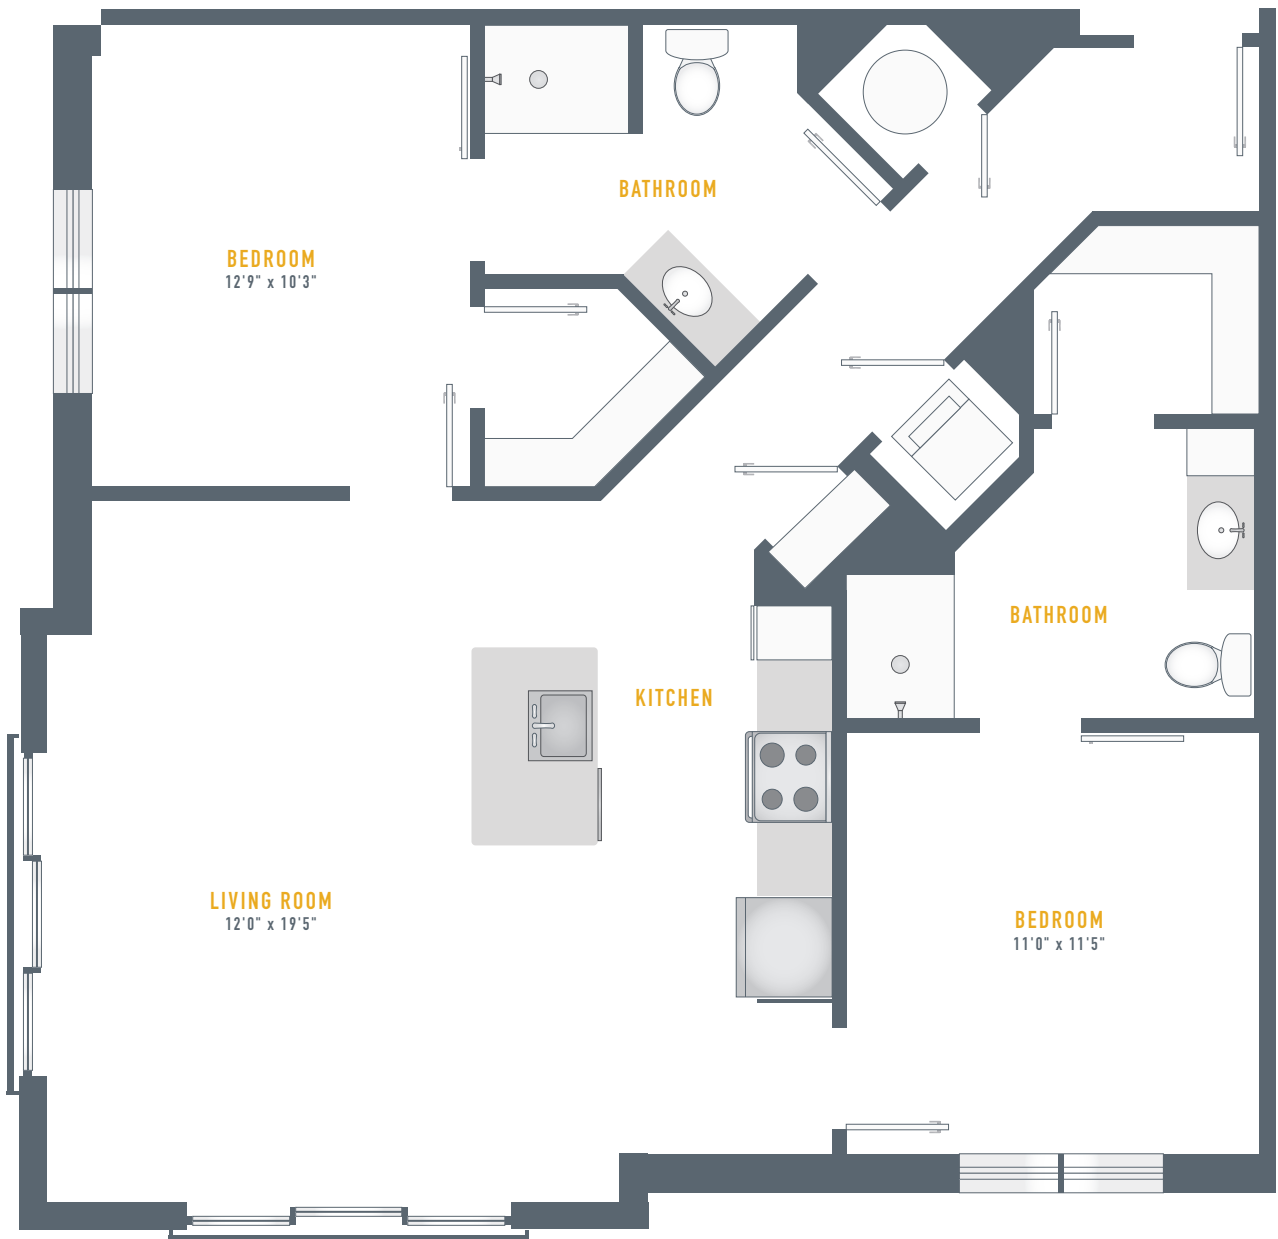

MARIS

B6

2 Bed 2 Bath 1,145 sf

LIVEMARIS.COM

2445 HOLLY AVE, ANNAPOLIS, MD 21401

Renderings are an artist's depiction and not to scale. All renderings, specifications, amenities and details are subject to change without notice. Room dimensions are approximate and may vary depending on residence selected.